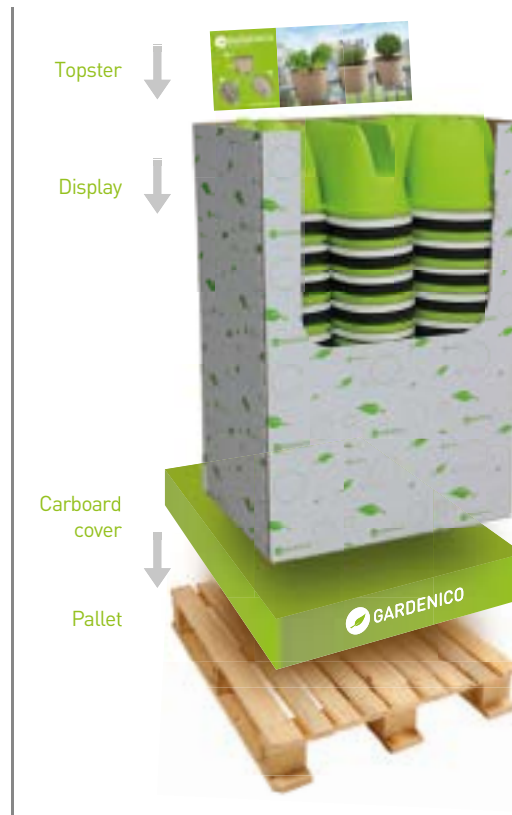

POINT OF SALE DISPLAYS | Prodejní stojany VerkaufsdDisplays

We offer above-standard sale support services that we are able to adjust according to your requirements.
Nabízíme nadstandardní služby balení, které jsme schopni realizovat dle vašich požadavků.
Über den Standard hinaus, bieten wir Verpackungsdienste, gemäß Ihren Anforderungen an.