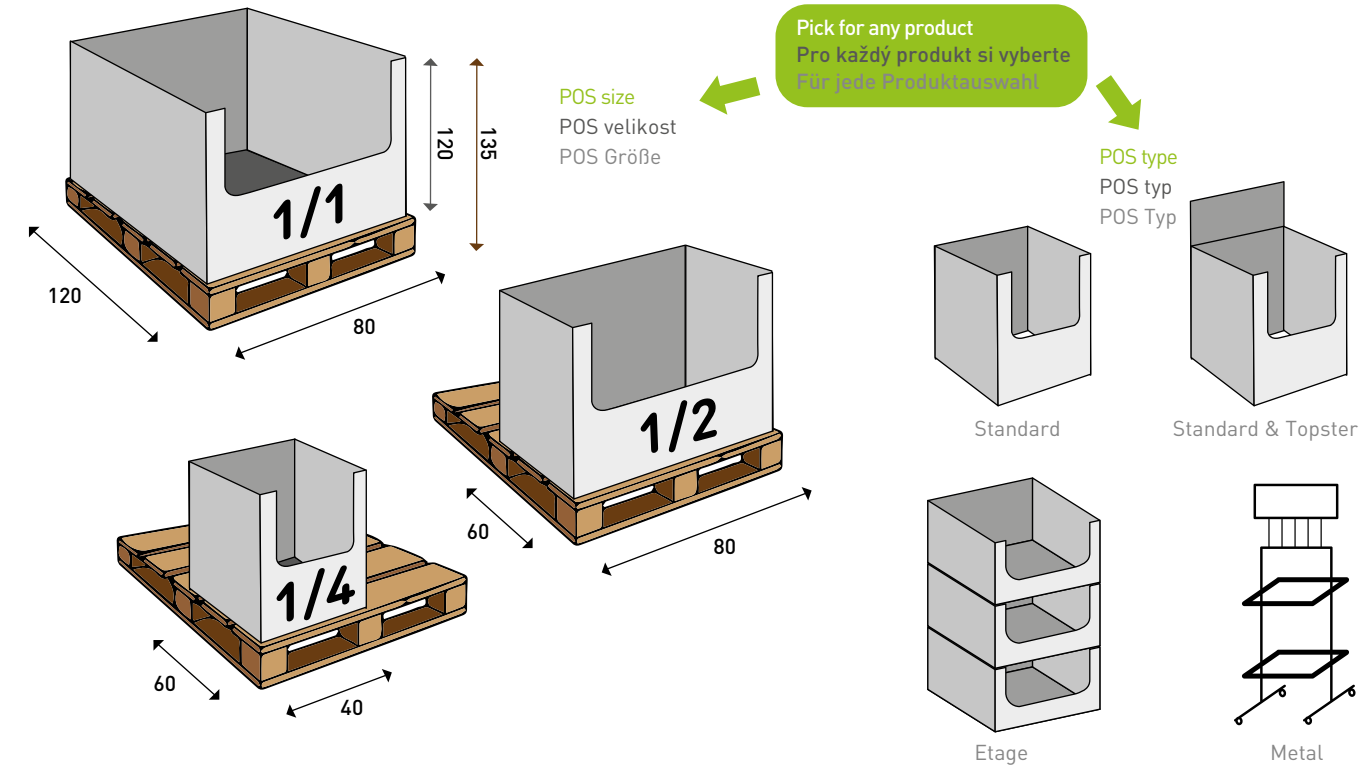

POINT OF SALE DISPLAYS | Prodejní stojany VerkaufsdDisplays

We offer above-standard sale support services that we are able to adjust according to your requirements.
Nabízíme nadstandardní služby balení, které jsme schopni realizovat dle vašich požadavků.
Über den Standard hinaus, bieten wir Verpackungsdienste, gemäß Ihren Anforderungen an.